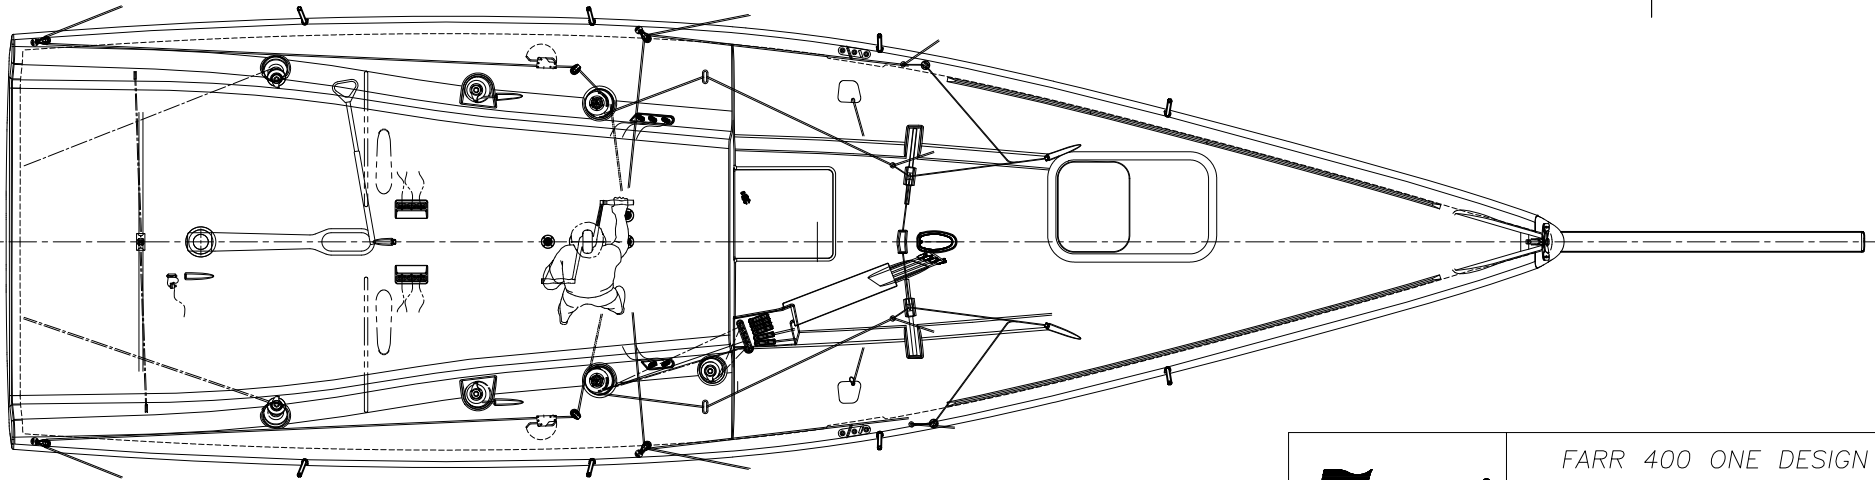

FARR 400 ONE DESIGN

© JAN. 10, 2011

DESIGN No. 724

DRAWING No. 0504

SCALE NOT TO SCALE

TITLE PROMO SAILPLAN

FARR YACHT DESIGN	FARR 400 ONE DESIGN	
		© 1/7/2011
	SCALE NOT TO SCALE	DESIGN No. 724
	TITLE PROMO DECK LAYOUT	DRAWING No. S4_0203_C

COPYRIGHT

FARR
YACHT DESIGN

FARR 400 ONE DESIGN

© JAN 10, 2011

SCALE NOT TO SCALE

DESIGN No. 724

TITLE INTERIOR GA

DRAWING No. 0402