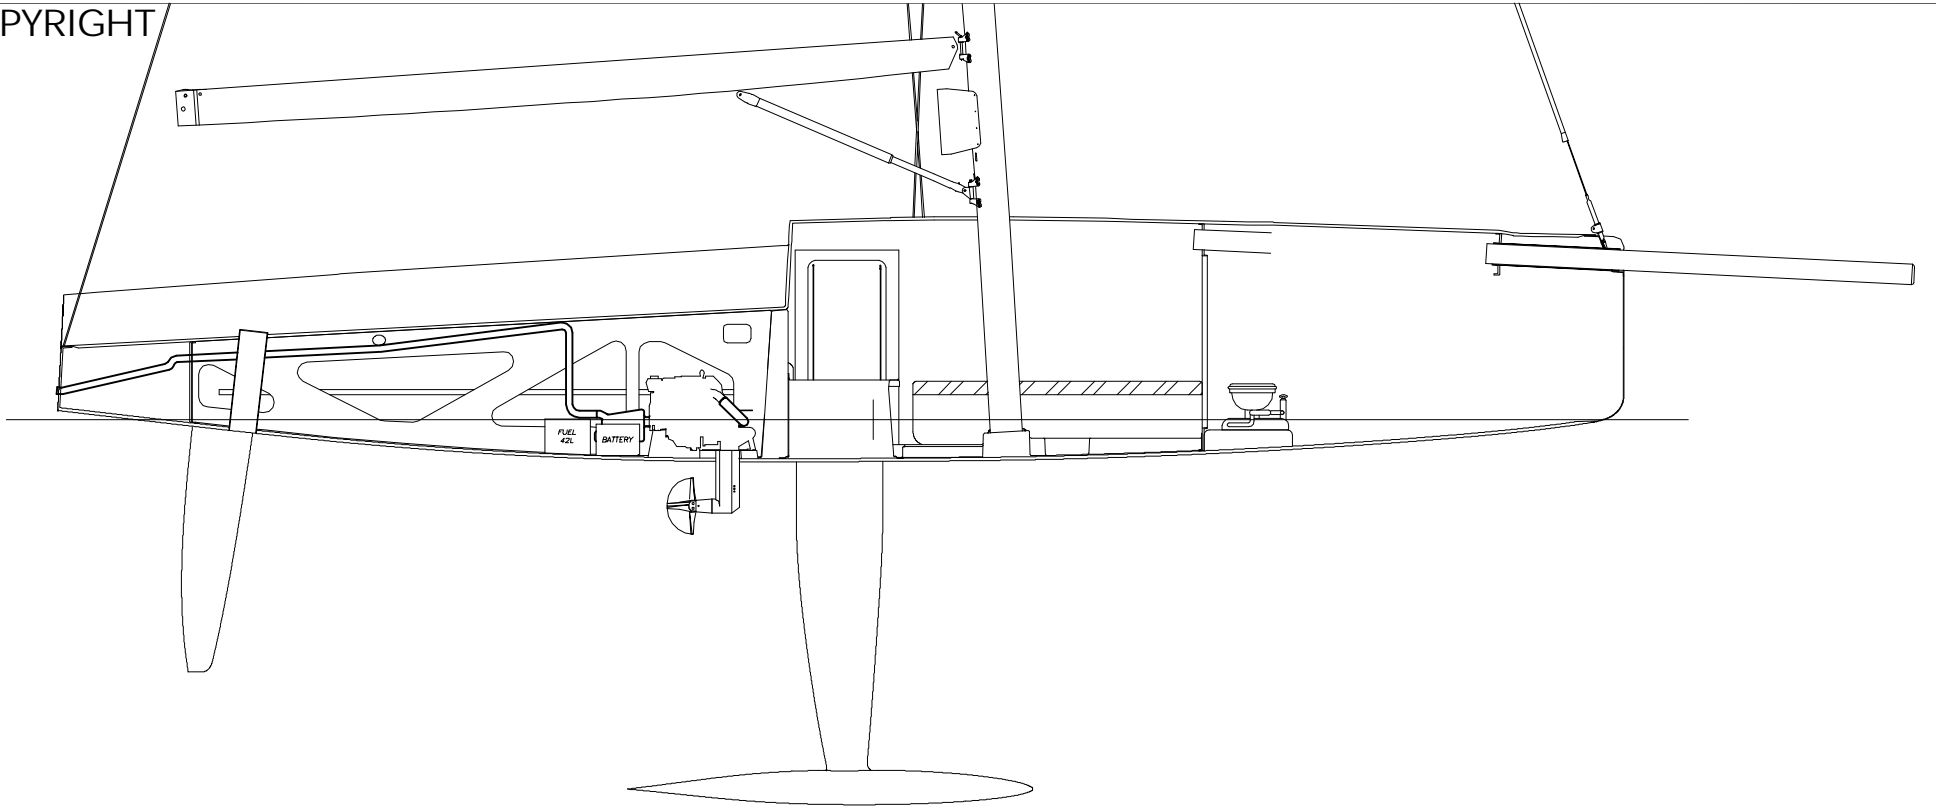

FARR 400 ONE DESIGN

© JAN. 10, 2011

DESIGN No. 724

DRAWING No. 0504

SCALE NOT TO SCALE

TITLE PROMO SAILPLAN

FARR YACHT DESIGN	FARR 400 ONE DESIGN	
		© 1/7/2011
	SCALE NOT TO SCALE	DESIGN No. 724
	TITLE PROMO DECK LAYOUT	DRAWING No. S4_0203_C

COPYRIGHT

FARR
YACHT DESIGN

FARR 400 ONE DESIGN

© JAN 10, 2011

SCALE NOT TO SCALE

DESIGN No. 724

TITLE INTERIOR GA

DRAWING No. 0402