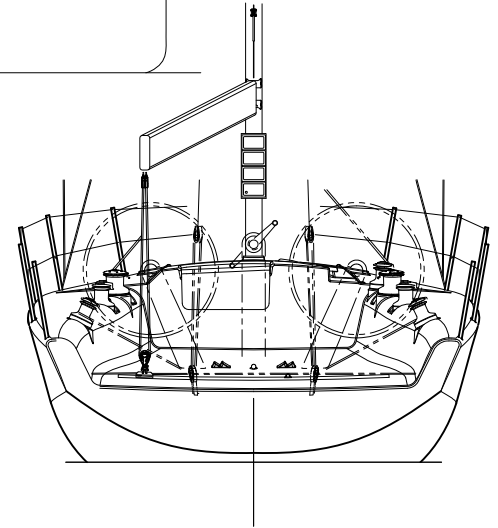

FARR 400 ONE DESIGN

© JAN. 10, 2011

DESIGN No. 724

DRAWING No. 0504

SCALE NOT TO SCALE

TITLE PROMO SAILPLAN

FARR YACHT DESIGN	FARR 400 ONE DESIGN	
		© 1/7/2011
	SCALE NOT TO SCALE	DESIGN No. 724
	TITLE PROMO DECK LAYOUT	DRAWING No. S4_0203_C

COPYRIGHT

FARR
YACHT DESIGN

FARR 400 ONE DESIGN

© JAN 10, 2011

SCALE NOT TO SCALE

DESIGN No. 724

TITLE INTERIOR GA

DRAWING No. 0402