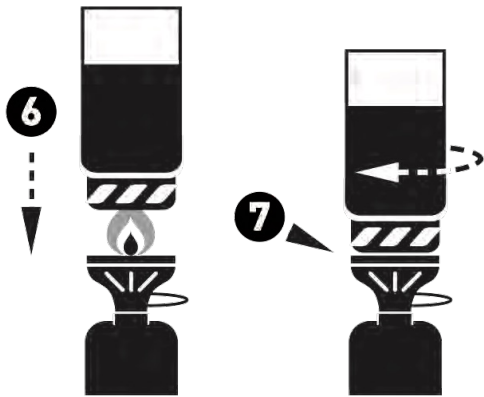

CONNECT AND SECURE FUEL CAN

ADD WATER OR CONTENTS TO POT

OPEN VALVE FULLY AND IGNITE

PLACE POT ON BURNER AND ROTATE TO LOCK INTO PLACE

LOWER FLAME AS NEEDED

TURN OFF FLAME. REMOVE POT. ENJOY!