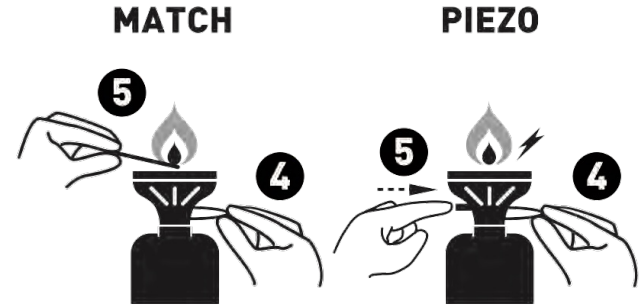

CONNECT AND SECURE FUEL CAN

ADD WATER OR CONTENTS TO POT

OPEN VALVE FULLY AND IGNITE

PLACE POT ON BURNER AND ROTATE TO LOCK INTO PLACE

LOWER FLAME AS NEEDED

TURN OFF FLAME. REMOVE POT. ENJOY!