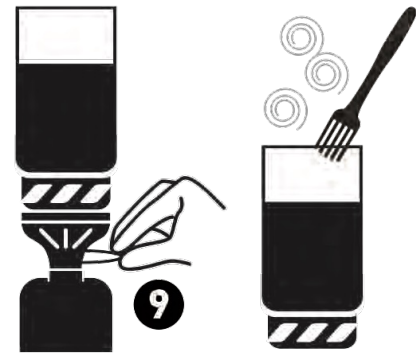

CONNECT AND SECURE FUEL CAN

ADD WATER OR CONTENTS TO POT

OPEN VALVE FULLY AND IGNITE

PLACE POT ON BURNER AND ROTATE TO LOCK INTO PLACE

LOWER FLAME AS NEEDED

TURN OFF FLAME. REMOVE POT. ENJOY!