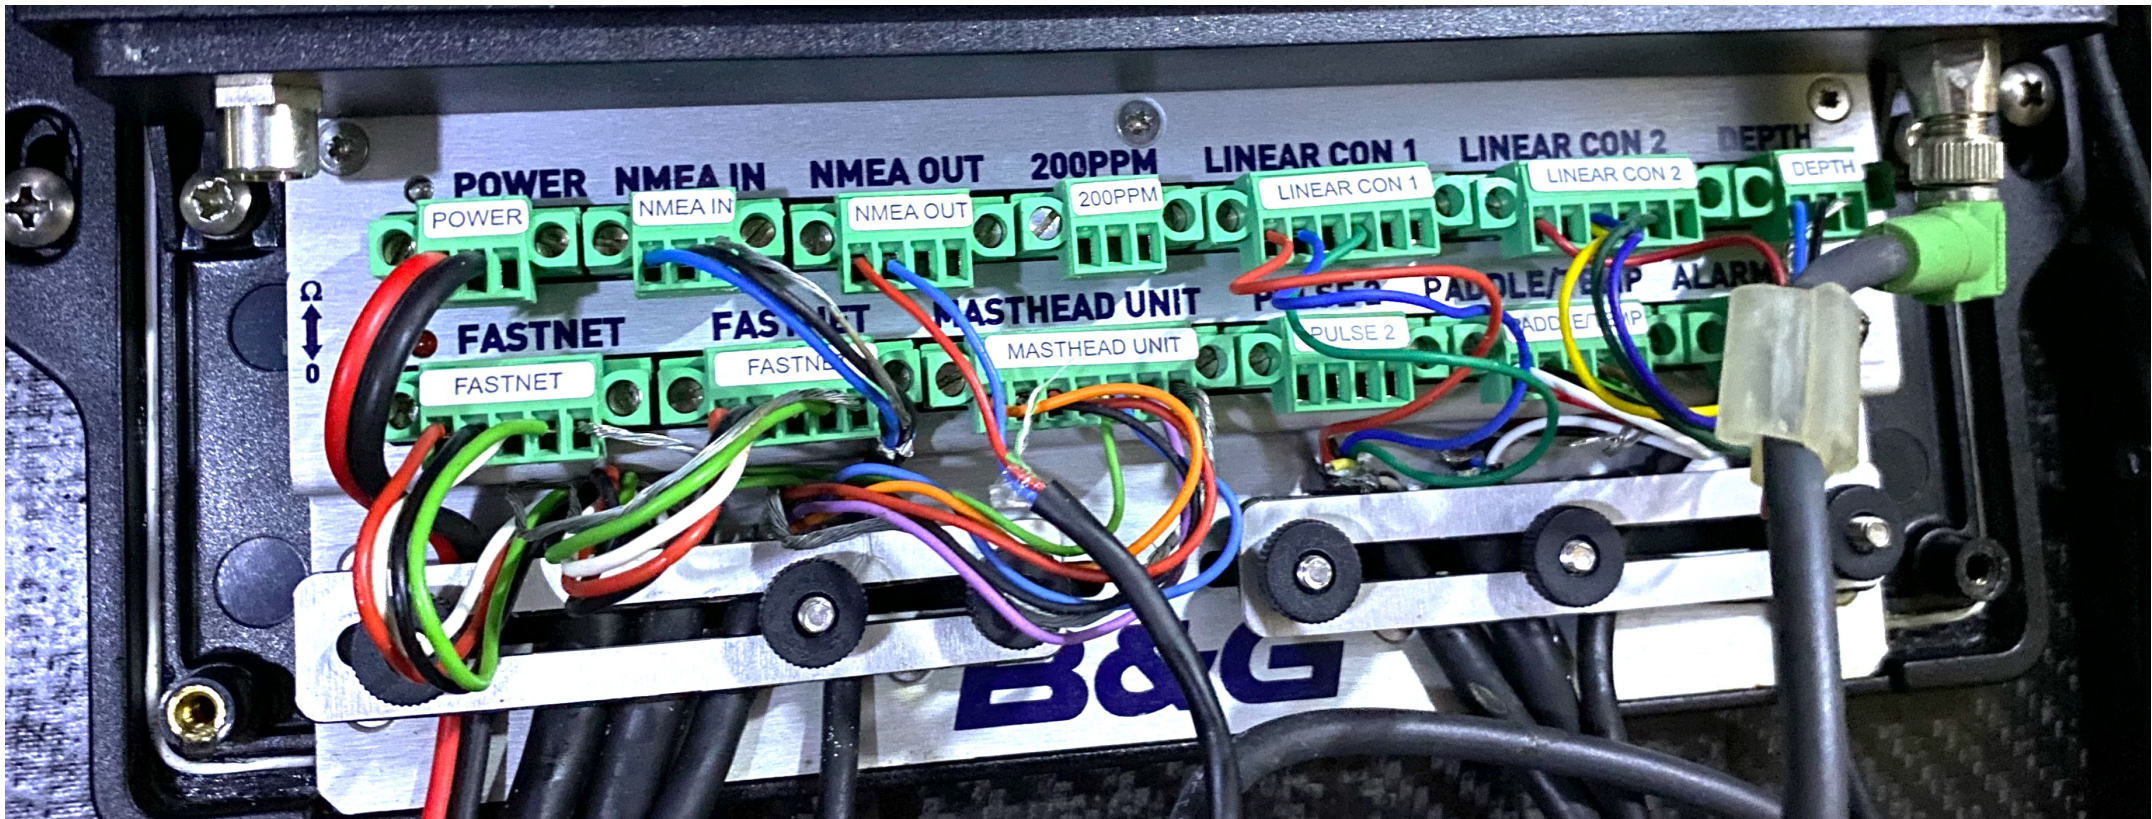

# VELOCITÀ INSTRUMENT BAY PHOTOS

B&G H3000 CONNECTIONS

MOXA NPORT SERIAL DEVICE SERVER CONNECTIONS

ENGENIUS WIRELESS ROUTER CONNECTIONS

As it is now